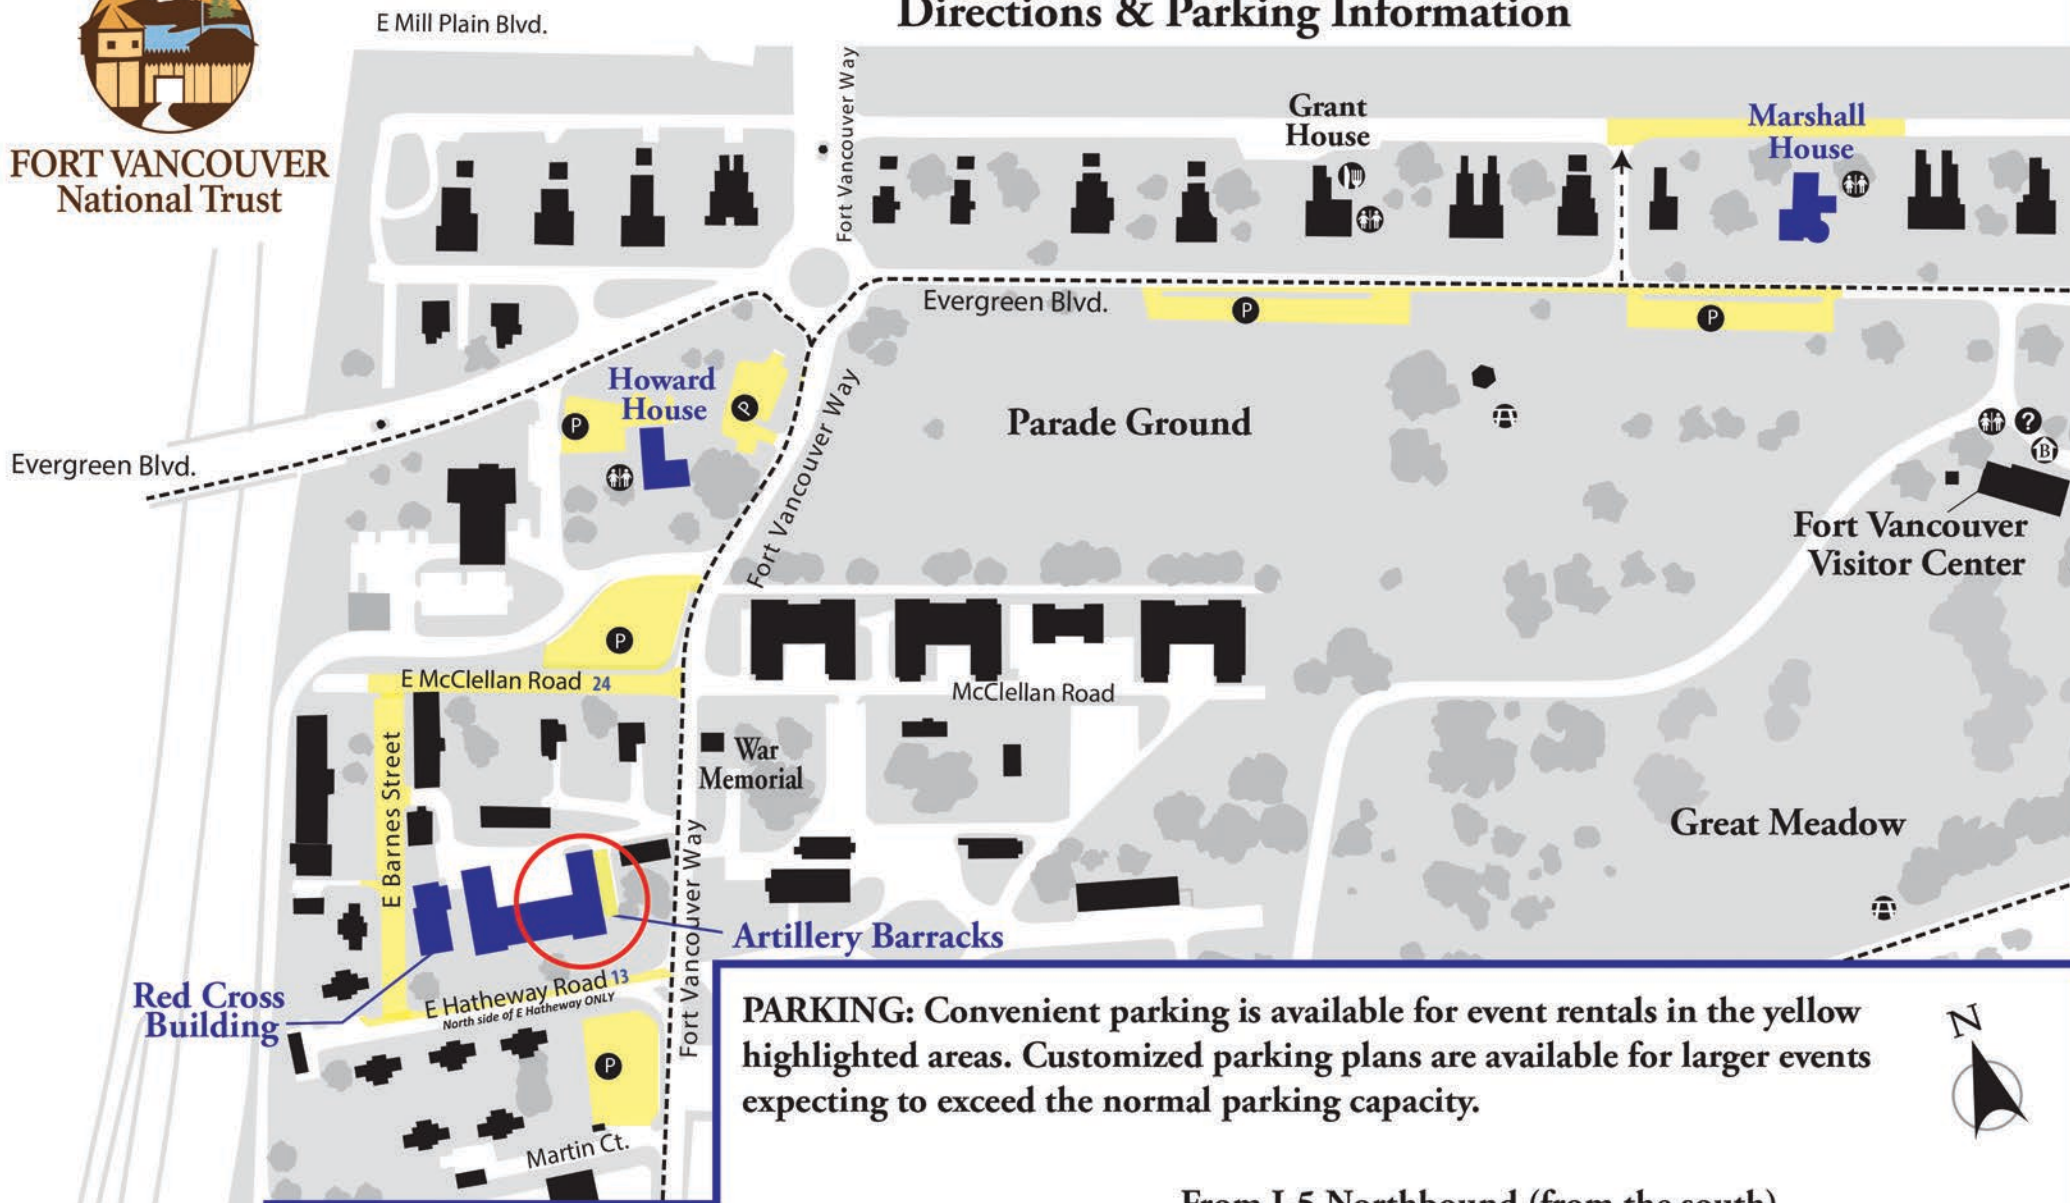

**FORT VANCOUVER**  
National Trust

## Directions & Parking Information

**PARKING:** Convenient parking is available for event rentals in the yellow highlighted areas. Customized parking plans are available for larger events expecting to exceed the normal parking capacity.

### From I-5 Southbound (from the north)

- Take the Mill Plain exit - Exit #1C toward City Center
- Turn LEFT (east) onto Mill Plain
- Turn RIGHT (south) onto Fort Vancouver Way
- Turn Right onto McClellan Rd or E. Hatheway Rd

### From I-5 Northbound (from the south)

- Take the City Center exit - Exit #1B toward City Center
- Stay in right lane
- Turn RIGHT (east) onto Evergreen Blvd
- Turn RIGHT (south) onto Fort Vancouver Way
- Turn Right onto McClellan Rd or E. Hatheway Rd